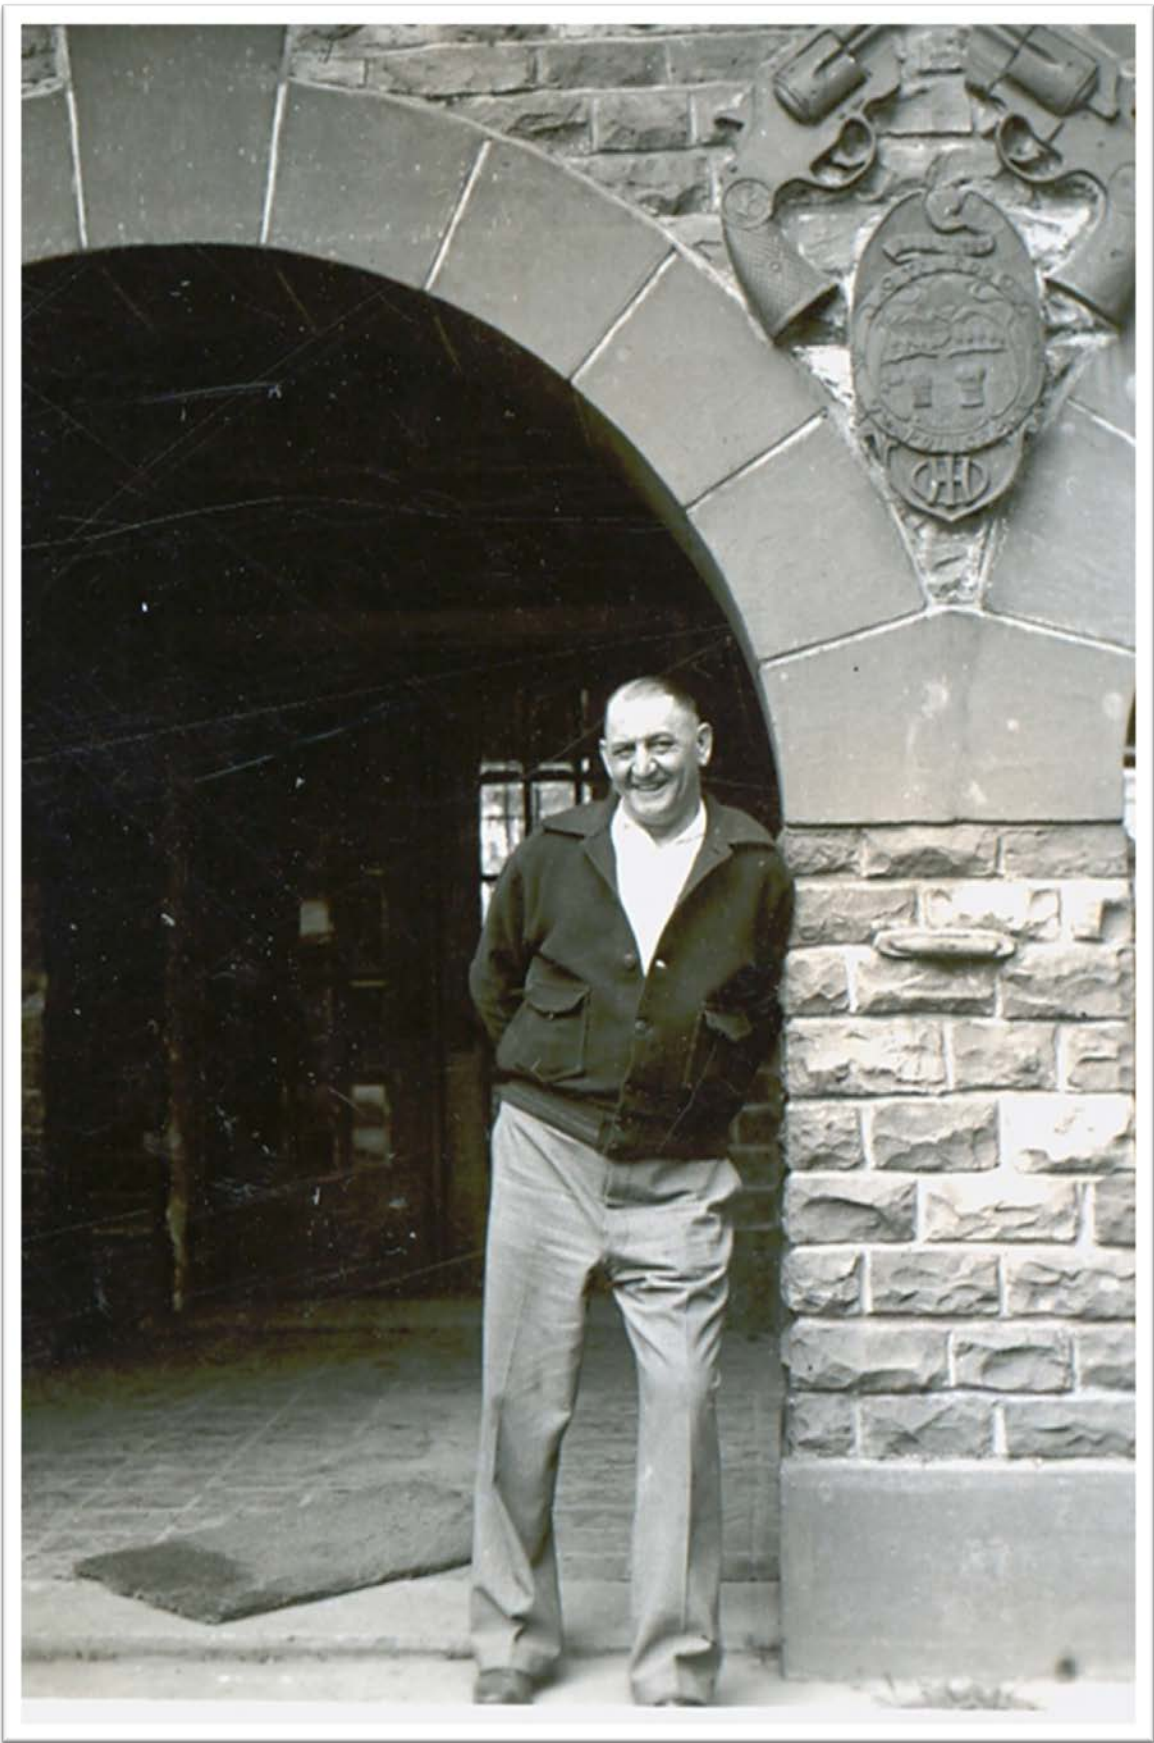

Bay View Range House - Inside

October, 1939

1938 in the Armory

Chalkboard standings at the 13th Annual International Combat Match-1953

Trophies on the fireplace mantle from the 13th Annual International Combat Match-1953

Inside the Bay View Range House, unknown year.

Bay View Range House - Outside

Sergeant Samuel Vogel outside the Bay View Range House, sometime in the 1940s.

The shield that hung above the doorway to the range at least into the 1960s is now gone. Hopefully, time will bring it back to its rightful home.

The range house in the 1960s, before it fell into critical disrepair.

The Decay of an Era, Abandoned and in Disrepair

The photos below are before the roof was replaced. The range is in desperate need of revival.