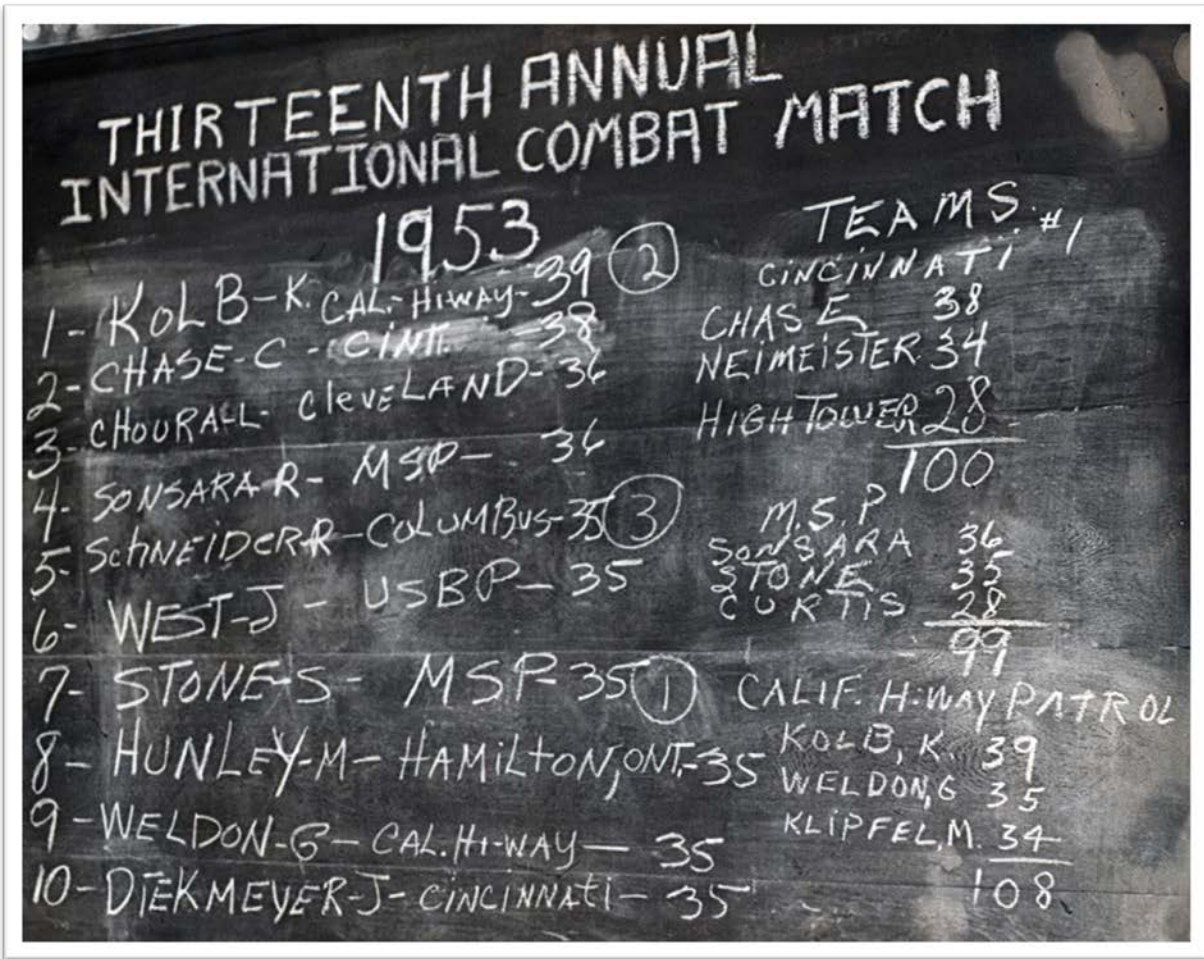

Bay View Range House - Inside

October, 1939

1938 in the Armory

Chalkboard standings at the 13th Annual International Combat Match-1953

Trophies on the fireplace mantle from the 13th Annual International Combat Match-1953

Inside the Bay View Range House, unknown year.

Bay View Range House - Outside

Sergeant Samuel Vogel outside the Bay View Range House, sometime in the 1940s.

The shield that hung above the doorway to the range at least into the 1960s is now gone. Hopefully, time will bring it back to its rightful home.