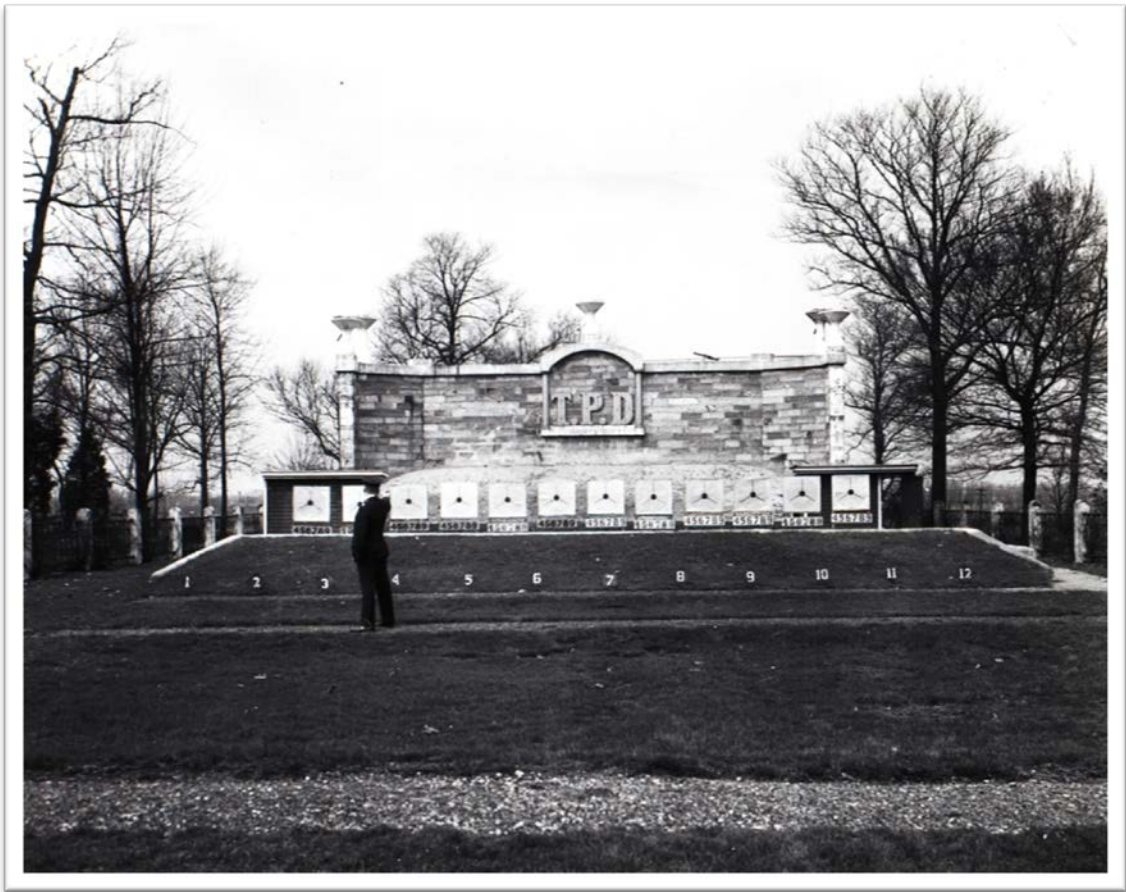

Shooting Range "Taxpayer's Run"

1931

1939

Courtesy of the Blade

Courtesy of the Blade

Detective John McCarthy, second from the left, was killed in the line of duty
January 7, 1947.

Courtesy of the Blade

This photo from the 1960s shows the deteriorating conditions at the once pristine range.