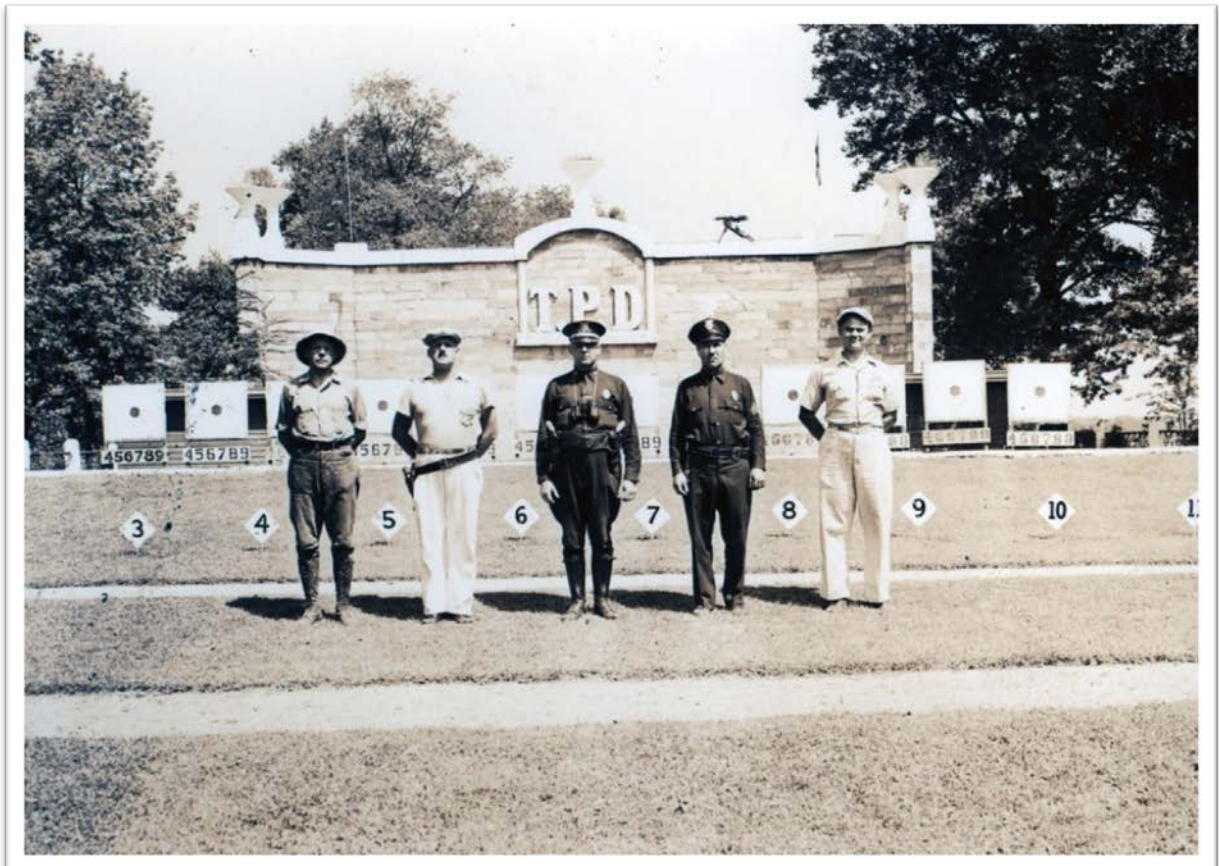

Shooting Range "Taxpayer's Run"

1931

1939

Courtesy of the Blade

Courtesy of the Blade

Detective John McCarthy, second from the left, was killed in the line of duty
January 7, 1947.

Courtesy of the Blade

This photo from the 1960s shows the deteriorating conditions at the once pristine range.