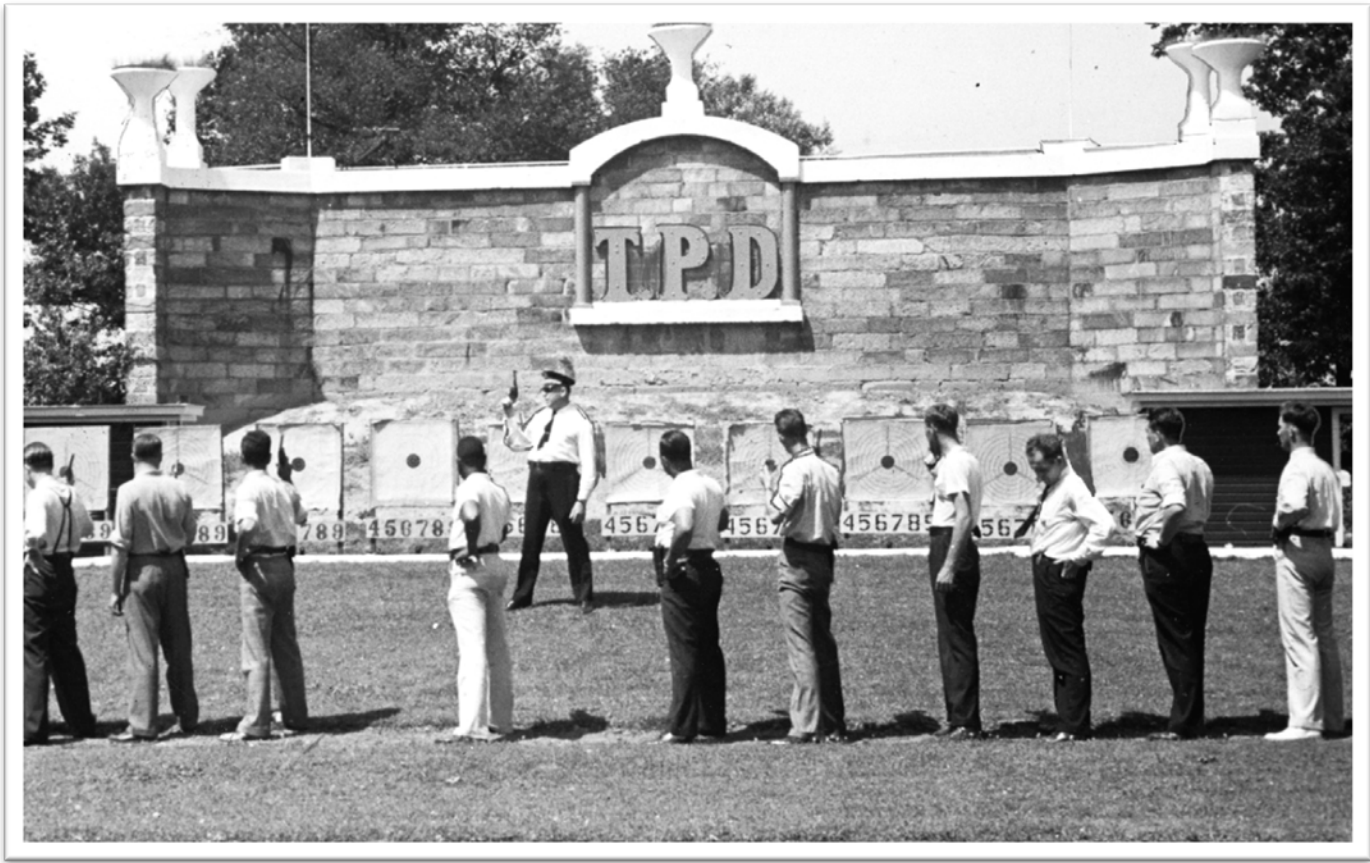

Shooting Range "Taxpayer's Run"

1931

1939

Courtesy of the Blade

Courtesy of the Blade

Detective John McCarthy, second from the left, was killed in the line of duty
January 7, 1947.

Courtesy of the Blade

This photo from the 1960s shows the deteriorating conditions at the once pristine range.